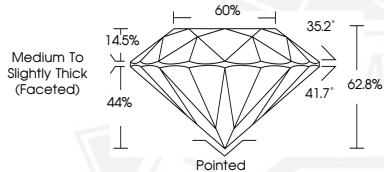

June 2, 2026

IGI Report Number 782675322

**ROUND BRILLIANT
NATURAL DIAMOND**
4.67 - 4.71 X 2.94 MM

0.40 CARAT
H
VVS 2
EXCELLENT
VERY GOOD
EXCELLENT
NONE
Inscription(s) IGI 782675322