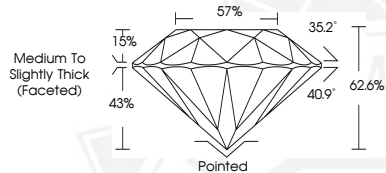

June 1, 2026

IGI Report Number 782675317

ROUND BRILLIANT
NATURAL DIAMOND
4.72 - 4.73 X 2.96 MM

0.41 CARAT
J
VS 1
EXCELLENT
EXCELLENT
EXCELLENT
NONE
Inscription(s) IGI 782675317