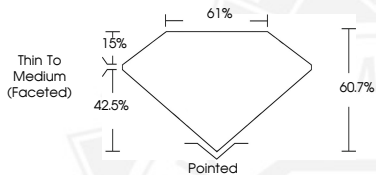

May 21, 2026

IGI Report Number 782674380

PEAR BRILLIANT

NATURAL DIAMOND

6.97 X 4.61 X 2.80 MM

Carat Weight	0.53 CARAT
Color Grade	F
Clarity Grade	VS 1
Cut Grade	VERY GOOD
Polish	GOOD
Symmetry	GOOD
Fluorescence	NONE
Inscription(s)	IGI 782674380