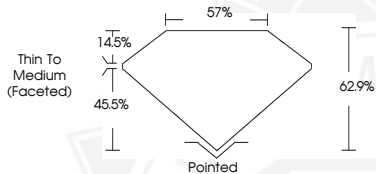

May 21, 2026

IGI Report Number **782674378**
PEAR BRILLIANT
NATURAL DIAMOND
6.80 X 4.53 X 2.85 MM
Carat Weight **0.51 CARAT**
Color Grade **F**
Clarity Grade **SI 1**
Cut Grade **VERY GOOD**
Polish **VERY GOOD**
Symmetry **GOOD**
Fluorescence **NONE**
Inscription(s) **IGI 782674378**

May 21, 2026

IGI Report Number **782674378**
PEAR BRILLIANT
NATURAL DIAMOND
6.80 X 4.53 X 2.85 MM
Carat Weight **0.51 CARAT**
Color Grade **F**
Clarity Grade **SI 1**
Cut Grade **VERY GOOD**
Polish **VERY GOOD**
Symmetry **GOOD**
Fluorescence **NONE**
Inscription(s) **IGI 782674378**