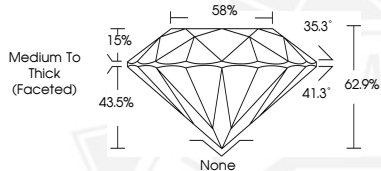

May 14, 2026

IGI Report Number 782674152

**ROUND BRILLIANT
NATURAL DIAMOND**
4.26 - 4.34 X 2.70 MM

0.31 CARAT
J
EXCELLEN
VERY GOOD
VERY GOOD
NONE
Inscription(s) (IGI) 782674152