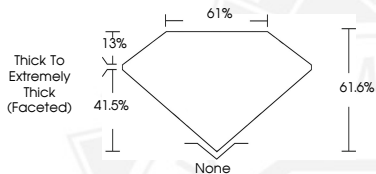

May 12, 2026

IGI Report Number 782673904

PEAR BRILLIANT

NATURAL DIAMOND

5.77 X 3.93 X 2.42 MM

Carat Weight 0.35 CARAT

Color Grade I

Clarity Grade SI 1

Cut Grade GOOD

Polish GOOD

Symmetry GOOD

Fluorescence NONE

Inscription(s) IGI 782673904