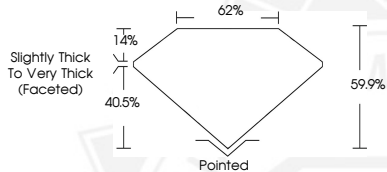

May 11, 2026

IGI Report Number **782673862**

PEAR BRILLIANT

NATURAL DIAMOND

5.75 X 4.01 X 2.40 MM

Carat Weight **0.34 CARAT**
Color Grade **D**
Clarity Grade **VS 1**
Cut Grade **VERY GOOD**
Polish **VERY GOOD**
Symmetry **VERY GOOD**
Fluorescence **SLIGHT**
Inscription(s) **IGI 782673862**

May 11, 2026

IGI Report Number **782673862**

PEAR BRILLIANT

NATURAL DIAMOND

5.75 X 4.01 X 2.40 MM

Carat Weight **0.34 CARAT**
Color Grade **D**
Clarity Grade **VS 1**
Cut Grade **VERY GOOD**
Polish **VERY GOOD**
Symmetry **VERY GOOD**
Fluorescence **SLIGHT**
Inscription(s) **IGI 782673862**