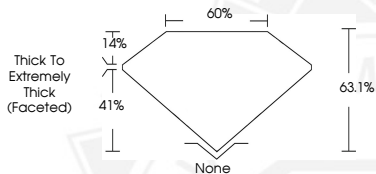

May 11, 2026

IGI Report Number **782673818**

PEAR BRILLIANT

NATURAL DIAMOND

5.51 X 3.69 X 2.33 MM

Carat Weight **0.31 CARAT**
Color Grade **J**
Clarity Grade **SI 1**
Cut Grade **GOOD**
Polish **VERY GOOD**
Symmetry **GOOD**
Fluorescence **VERY SLIGHT**
Inscription(s) **(G) 782673818**

May 11, 2026

IGI Report Number **782673818**

PEAR BRILLIANT

NATURAL DIAMOND

5.51 X 3.69 X 2.33 MM

Carat Weight **0.31 CARAT**
Color Grade **J**
Clarity Grade **SI 1**
Cut Grade **GOOD**
Polish **VERY GOOD**
Symmetry **GOOD**
Fluorescence **VERY SLIGHT**
Inscription(s) **(G) 782673818**