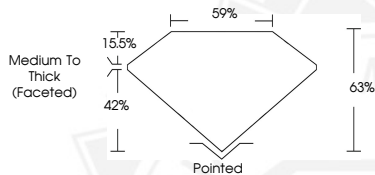

May 11, 2026

IGI Report Number **782673806**

PEAR BRILLIANT

NATURAL DIAMOND

6.70 X 4.46 X 2.81 MM

Carat Weight **0.51 CARAT**
Color Grade **F**
Clarity Grade **VS 1**
Cut Grade **VERY GOOD**
Polish **VERY GOOD**
Symmetry **VERY GOOD**
Fluorescence **NONE**
Inscription(s) **IGI 782673806**

May 11, 2026

IGI Report Number **782673806**

PEAR BRILLIANT

NATURAL DIAMOND

6.70 X 4.46 X 2.81 MM

Carat Weight **0.51 CARAT**
Color Grade **F**
Clarity Grade **VS 1**
Cut Grade **VERY GOOD**
Polish **VERY GOOD**
Symmetry **VERY GOOD**
Fluorescence **NONE**
Inscription(s) **IGI 782673806**