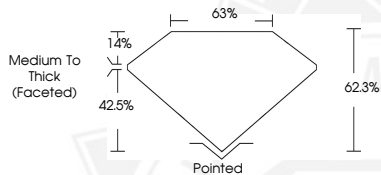

May 11, 2026

IGI Report Number **782673766**

PEAR BRILLIANT

NATURAL DIAMOND

6.17 X 4.08 X 2.54 MM

Carat Weight **0.39 CARAT**
Color Grade **I**
Clarity Grade **VS 1**
Cut Grade **VERY GOOD**
Polish **VERY GOOD**
Symmetry **VERY GOOD**
Fluorescence **SLIGHT**
Inscription(s) **IGI 782673766**

May 11, 2026

IGI Report Number **782673766**

PEAR BRILLIANT

NATURAL DIAMOND

6.17 X 4.08 X 2.54 MM

Carat Weight **0.39 CARAT**
Color Grade **I**
Clarity Grade **VS 1**
Cut Grade **VERY GOOD**
Polish **VERY GOOD**
Symmetry **VERY GOOD**
Fluorescence **SLIGHT**
Inscription(s) **IGI 782673766**