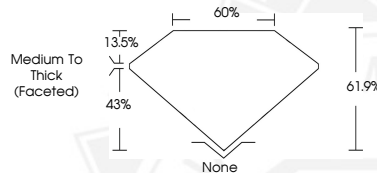

May 12, 2026

IGI Report Number 782673754

MARQUISE BRILLIANT

NATURAL DIAMOND

7.95 X 4.20 X 2.60 MM

Carat Weight	0.50 CARAT
Color Grade	I
Clarity Grade	SI 1
Cut Grade	VERY GOOD
Polish	GOOD
Symmetry	GOOD
Fluorescence	NONE
Inscription(s)	IGI 782673754