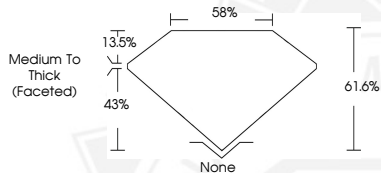

May 12, 2026

IGI Report Number **782673748**
PEAR BRILLIANT
NATURAL DIAMOND
6.83 X 4.50 X 2.77 MM
Carat Weight **0.51 CARAT**
Color Grade **F**
Clarity Grade **VS 2**
Cut Grade **VERY GOOD**
Polish **GOOD**
Symmetry **GOOD**
Fluorescence **NONE**
Inscription(s) **IGI 782673748**

May 12, 2026

IGI Report Number **782673748**
PEAR BRILLIANT
NATURAL DIAMOND
6.83 X 4.50 X 2.77 MM
Carat Weight **0.51 CARAT**
Color Grade **F**
Clarity Grade **VS 2**
Cut Grade **VERY GOOD**
Polish **GOOD**
Symmetry **GOOD**
Fluorescence **NONE**
Inscription(s) **IGI 782673748**