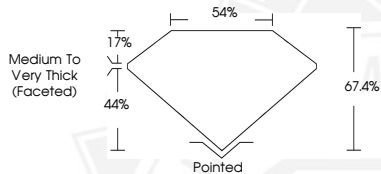

May 11, 2026

IGI Report Number **782673743**
PEAR BRILLIANT
NATURAL DIAMOND
6.69 X 4.38 X 2.95 MM
Carat Weight **0.52 CARAT**
Color Grade **E**
Clarity Grade **VS 1**
Cut Grade **VERY GOOD**
Polish **VERY GOOD**
Symmetry **VERY GOOD**
Fluorescence **NONE**
Inscription(s) **IGI 782673743**

May 11, 2026

IGI Report Number **782673743**
PEAR BRILLIANT
NATURAL DIAMOND
6.69 X 4.38 X 2.95 MM
Carat Weight **0.52 CARAT**
Color Grade **E**
Clarity Grade **VS 1**
Cut Grade **VERY GOOD**
Polish **VERY GOOD**
Symmetry **VERY GOOD**
Fluorescence **NONE**
Inscription(s) **IGI 782673743**