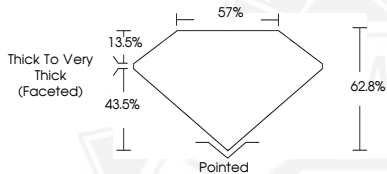

May 11, 2026

IGI Report Number **782673733**

PEAR BRILLIANT

NATURAL DIAMOND

6.88 X 4.60 X 2.89 MM

Carat Weight **0.56 CARAT**
Color Grade **G**
Clarity Grade **VVS 2**
Cut Grade **VERY GOOD**
Polish **EXCELLENT**
Symmetry **VERY GOOD**
Fluorescence **NONE**
Inscription(s) **IGI 782673733**

May 11, 2026

IGI Report Number **782673733**

PEAR BRILLIANT

NATURAL DIAMOND

6.88 X 4.60 X 2.89 MM

Carat Weight **0.56 CARAT**
Color Grade **G**
Clarity Grade **VVS 2**
Cut Grade **VERY GOOD**
Polish **EXCELLENT**
Symmetry **VERY GOOD**
Fluorescence **NONE**
Inscription(s) **IGI 782673733**