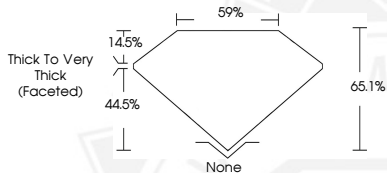

May 11, 2026

IGI Report Number **782673732**

PEAR BRILLIANT

NATURAL DIAMOND

6.67 X 4.39 X 2.86 MM

Carat Weight **0.51 CARAT**
Color Grade **H**
Clarity Grade **VS 2**
Cut Grade **VERY GOOD**
Polish **VERY GOOD**
Symmetry **VERY GOOD**
Fluorescence **SLIGHT**
Inscription(s) **IGI 782673732**

May 11, 2026

IGI Report Number **782673732**

PEAR BRILLIANT

NATURAL DIAMOND

6.67 X 4.39 X 2.86 MM

Carat Weight **0.51 CARAT**
Color Grade **H**
Clarity Grade **VS 2**
Cut Grade **VERY GOOD**
Polish **VERY GOOD**
Symmetry **VERY GOOD**
Fluorescence **SLIGHT**
Inscription(s) **IGI 782673732**