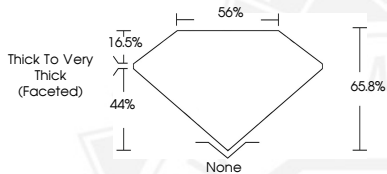

May 11, 2026

IGI Report Number **782673729**
PEAR BRILLIANT
NATURAL DIAMOND
6.59 X 4.41 X 2.90 MM
Carat Weight **0.52 CARAT**
Color Grade **F**
Clarity Grade **SI 2**
Cut Grade **VERY GOOD**
Polish **EXCELLENT**
Symmetry **VERY GOOD**
Fluorescence **NONE**
Inscription(s) **IGI 782673729**

May 11, 2026

IGI Report Number **782673729**
PEAR BRILLIANT
NATURAL DIAMOND
6.59 X 4.41 X 2.90 MM
Carat Weight **0.52 CARAT**
Color Grade **F**
Clarity Grade **SI 2**
Cut Grade **VERY GOOD**
Polish **EXCELLENT**
Symmetry **VERY GOOD**
Fluorescence **NONE**
Inscription(s) **IGI 782673729**