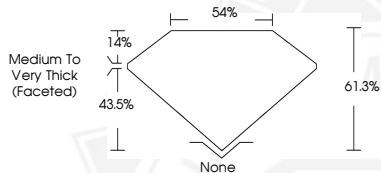

May 11, 2026

IGI Report Number **782673728**

PEAR BRILLIANT

NATURAL DIAMOND

7.31 X 4.76 X 2.92 MM

Carat Weight **0.60 CARAT**
Color Grade **G**
Clarity Grade **VS 2**
Cut Grade **VERY GOOD**
Polish **VERY GOOD**
Symmetry **GOOD**
Fluorescence **NONE**
Inscription(s) **IGI 782673728**

May 11, 2026

IGI Report Number **782673728**

PEAR BRILLIANT

NATURAL DIAMOND

7.31 X 4.76 X 2.92 MM

Carat Weight **0.60 CARAT**
Color Grade **G**
Clarity Grade **VS 2**
Cut Grade **VERY GOOD**
Polish **VERY GOOD**
Symmetry **GOOD**
Fluorescence **NONE**
Inscription(s) **IGI 782673728**