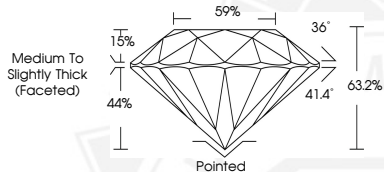

April 28, 2026

IGI Report Number 782673704

**ROUND BRILLIANT
NATURAL DIAMOND
4.76 - 4.80 X 3.02 MM**

**0.43 CARAT
H
VS 2
EXCELLENT
VERY GOOD
EXCELLENT
NONE
Inscription(s) (I) 782673704**