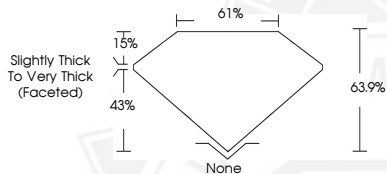

April 23, 2026
IGI Report Number **782673549**
PEAR BRILLIANT
NATURAL DIAMOND
7.47 X 4.93 X 3.15 MM
Carat Weight **0.71 CARAT**
Color Grade **I**
Clarity Grade **VS 1**
Cut Grade **VERY GOOD**
Polish **GOOD**
Symmetry **GOOD**
Fluorescence **NONE**
Inscription(s) **IGI 782673549**

April 23, 2026
IGI Report Number **782673549**
PEAR BRILLIANT
NATURAL DIAMOND
7.47 X 4.93 X 3.15 MM
Carat Weight **0.71 CARAT**
Color Grade **I**
Clarity Grade **VS 1**
Cut Grade **VERY GOOD**
Polish **GOOD**
Symmetry **GOOD**
Fluorescence **NONE**
Inscription(s) **IGI 782673549**