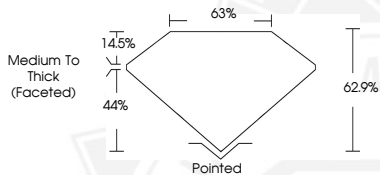

April 23, 2026
IGI Report Number **782673548**
PEAR BRILLIANT
NATURAL DIAMOND
7.66 X 5.04 X 3.17 MM
Carat Weight **0.74 CARAT**
Color Grade **K**
Clarity Grade **VS 2**
Cut Grade **VERY GOOD**
Polish **GOOD**
Symmetry **GOOD**
Fluorescence **NONE**
Inscription(s) **IGI 782673548**

April 23, 2026
IGI Report Number **782673548**
PEAR BRILLIANT
NATURAL DIAMOND
7.66 X 5.04 X 3.17 MM
Carat Weight **0.74 CARAT**
Color Grade **K**
Clarity Grade **VS 2**
Cut Grade **VERY GOOD**
Polish **GOOD**
Symmetry **GOOD**
Fluorescence **NONE**
Inscription(s) **IGI 782673548**