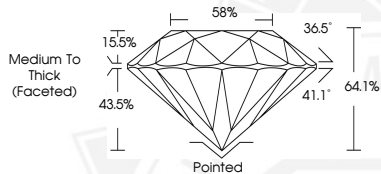

April 6, 2026

IGI Report Number 782673254

**ROUND BRILLIANT
NATURAL DIAMOND**
4.18 - 4.21 X 2.69 MM

Carat Weight **0.30 CARAT**
Color Grade **J**
Clarity Grade **SI 1**
Cut Grade **VERY GOOD**
Polish **VERY GOOD**
Symmetry **GOOD**
Fluorescence **NONE**
Inscription(s) **IGI 782673254**