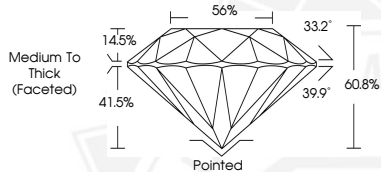

March 31, 2026

IGI Report Number 782672685

ROUND BRILLIANT

NATURAL DIAMOND

4.28 - 4.31 X 2.61 MM

Carat Weight	0.30 CARAT
Color Grade	F
Clarity Grade	VS 2
Cut Grade	VERY GOOD
Polish	VERY GOOD
Symmetry	GOOD
Fluorescence	NONE
Inscription(s)	IGI 782672685