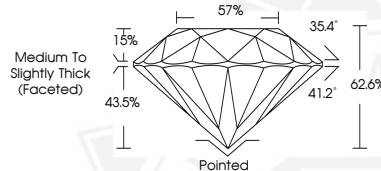

March 31, 2026

IGI Report Number 782672577

**ROUND BRILLIANT
NATURAL DIAMOND
4.72 - 4.77 X 2.97 MM**

Carat Weight **0.41 CARAT**
Color Grade **G**
Clarity Grade **SI 1**
Cut Grade **EXCELLENT**
Polish **EXCELLENT**
Symmetry **EXCELLENT**
Fluorescence **NONE**
Inscription(s) **IGI 782672577**