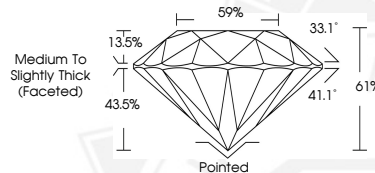

March 31, 2026

IGI Report Number 782672571

**ROUND BRILLIANT
NATURAL DIAMOND**
4.77 - 4.79 X 2.92 MM

Carat Weight 0.41 CARAT
Color Grade G
Clarity Grade SI 1
Cut Grade EXCELLENT
Polish EXCELLENT
Symmetry EXCELLENT
Fluorescence NONE
Inscription(s) IGI 782672571