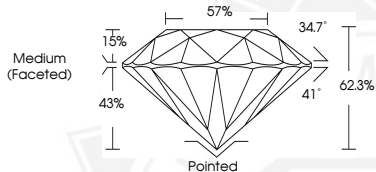

March 31, 2026

IGI Report Number 782672341

ROUND BRILLIANT

NATURAL DIAMOND

4.73 - 4.74 X 2.95 MM

0.41 CARAT

G

VS 1

EXCELLENT

EXCELLENT

EXCELLENT

NONE

IGI 782672341

Comments: IDEAL CUT ROUND
BRILLIANT