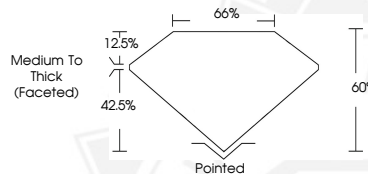

March 16, 2026
IGI Report Number 782671071
PEAR BRILLIANT
NATURAL DIAMOND
6.78 X 4.53 X 2.72 MM
0.51 CARAT
E
SI 1
VERY GOOD
EXCELLENT
EXCELLENT
STRONG
Inscription(s) (IGI) 782671071