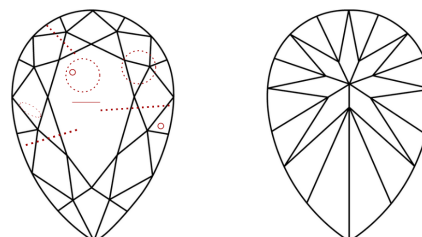

ELECTRONIC COPY

782658888
Report verification at igi.org

June 2, 2026
IGI Report Number **782658888**
Description **NATURAL DIAMOND**
Shape and Cutting Style **PEAR BRILLIANT**
Measurements **9.79 X 6.37 X 3.96 MM**

June 2, 2026
IGI Report Number **782658888**
Description **NATURAL DIAMOND**
Shape and Cutting Style **PEAR BRILLIANT**
Measurements **9.79 X 6.37 X 3.96 MM**

GRADING RESULTS

Carat Weight **1.51 CARAT**
Color Grade **E**
Clarity Grade **SI 2**
Cut Grade **EXCELLENT**

ADDITIONAL GRADING INFORMATION

Polish **EXCELLENT**
Symmetry **EXCELLENT**
Fluorescence **STRONG**
Inscription(s) **IGI 782658888**

PROPORTIONS

Sample Image Used

CLARITY CHARACTERISTICS

KEY TO SYMBOLS

Red symbols indicate internal characteristics.
Green symbols indicate external characteristics.

COLOR

D - F	G - J	K - M	N - R	S - Z	FANCY
Colorless	Near Colorless	Slightly Tinted	Very Light Color	Light Color	

CLARITY

FL	IF	VVS ¹⁻²	VS ¹⁻²	SI ¹⁻²	I ¹⁻³
Flawless	Internally Flawless	Very Very Slightly Included	Very Slightly Included	Slightly Included	Included