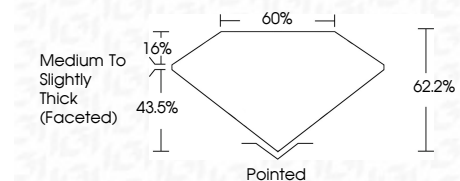

ELECTRONIC COPY

782658888
Report verification at igi.org

June 2, 2026
IGI Report Number **782658888**
Description **NATURAL DIAMOND**
Shape and Cutting Style **PEAR BRILLIANT**
Measurements **9.79 X 6.37 X 3.96 MM**

GRADING RESULTS

Carat Weight **1.51 CARAT**
Color Grade **E**
Clarity Grade **SI 2**
Cut Grade **EXCELLENT**

ADDITIONAL GRADING INFORMATION

Polish **EXCELLENT**
Symmetry **EXCELLENT**
Fluorescence **STRONG**
Inscription(s) **IGI 782658888**

IGI

June 2, 2026
IGI Report No. 782658888
PEAR BRILLIANT
9.79 X 6.37 X 3.96 MM
1.51 CARAT
E
SI 2
EXCELLENT
62.2%
60%
Medium To Slightly Thick (Faceted)
Pointed
EXCELLENT
EXCELLENT
STRONG
IGI 782658888

DIAMOND REPORT

June 2, 2026
IGI Report Number **782658888**
Description **NATURAL DIAMOND**
Shape and Cutting Style **PEAR BRILLIANT**
Measurements **9.79 X 6.37 X 3.96 MM**

GRADING RESULTS

Carat Weight **1.51 CARAT**
Color Grade **E**
Clarity Grade **SI 2**
Cut Grade **EXCELLENT**