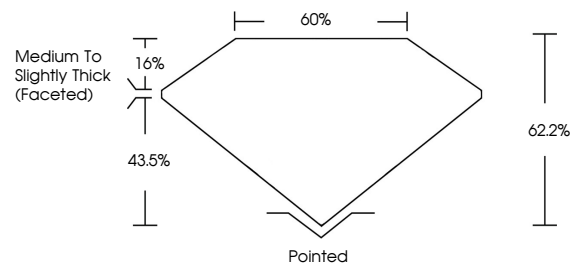

GRADING RESULTS

Carat Weight **1.51 CARAT**
Color Grade **E**
Clarity Grade **SI 2**
Cut Grade **EXCELLENT**

ADDITIONAL GRADING INFORMATION

Polish **EXCELLENT**
Symmetry **EXCELLENT**
Fluorescence **STRONG**
Inscription(s) **IGI 782658888**

IGI

June 2, 2026
IGI Report No. 782658888
PEAR BRILLIANT
9.79 X 6.37 X 3.96 MM
1.51 CARAT
E
SI 2
EXCELLENT
62.2%
60%
Medium To Slightly Thick (Faceted)
Pointed
EXCELLENT
EXCELLENT
STRONG
IGI 782658888

DIAMOND REPORT

June 2, 2026
IGI Report Number **782658888**
Description **NATURAL DIAMOND**
Shape and Cutting Style **PEAR BRILLIANT**
Measurements **9.79 X 6.37 X 3.96 MM**

GRADING RESULTS

Carat Weight **1.51 CARAT**
Color Grade **E**
Clarity Grade **SI 2**
Cut Grade **EXCELLENT**

ADDITIONAL GRADING INFORMATION

Polish **EXCELLENT**
Symmetry **EXCELLENT**
Fluorescence **STRONG**
Inscription(s) **IGI 782658888**

PROPORTIONS

Sample Image Used

CLARITY CHARACTERISTICS

KEY TO SYMBOLS

Red symbols indicate internal characteristics.
Green symbols indicate external characteristics.