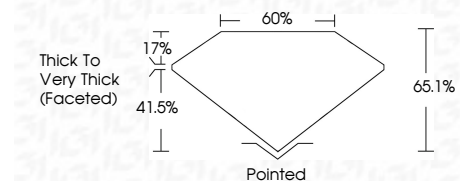

ELECTRONIC COPY

782658429
Report verification at igi.org

May 19, 2026
IGI Report Number **782658429**
Description **NATURAL DIAMOND**
Shape and Cutting Style **PEAR BRILLIANT**
Measurements **8.20 X 5.36 X 3.49 MM**

GRADING RESULTS
Carat Weight **1.00 CARAT**
Color Grade **G**
Clarity Grade **VVS 1**
Cut Grade **VERY GOOD**

ADDITIONAL GRADING INFORMATION
Polish **EXCELLENT**
Symmetry **EXCELLENT**
Fluorescence **NONE**
Inscription(s) **(IGI) 782658429**

May 19, 2026
IGI Report No 782658429
PEAR BRILLIANT
8.20 X 5.36 X 3.49 MM
1.00 CARAT
G
VERY GOOD
VVS 1
66.1%
60%
Thick to Very Thick (Faceted)
Pointed
EXCELLENT
EXCELLENT
NONE
(IGI) 782658429

DIAMOND REPORT

May 19, 2026
IGI Report Number **782658429**
Description **NATURAL DIAMOND**
Shape and Cutting Style **PEAR BRILLIANT**
Measurements **8.20 X 5.36 X 3.49 MM**

GRADING RESULTS
Carat Weight **1.00 CARAT**
Color Grade **G**
Clarity Grade **VVS 1**
Cut Grade **VERY GOOD**