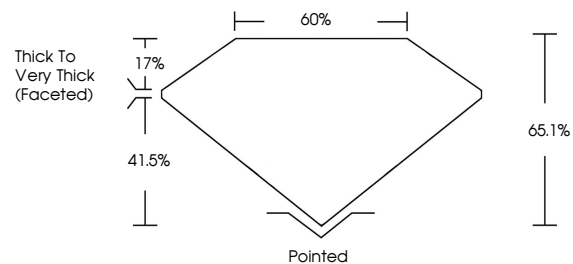

PROPORTIONS