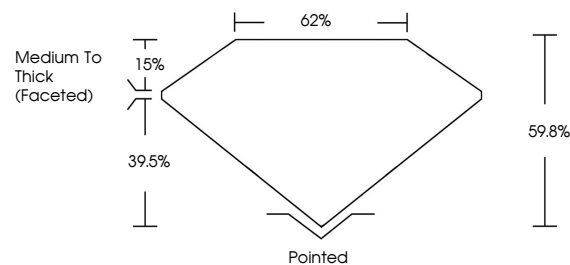

GRADING RESULTS

Carat Weight **2.01 CARATS**
Color Grade **I**
Clarity Grade **VS 2**
Cut Grade **VERY GOOD**

ADDITIONAL GRADING INFORMATION

Polish **EXCELLENT**
Symmetry **EXCELLENT**
Fluorescence **NONE**
Inscription(s) **(IGI) 782657490**

IGI

April 11, 2026
IGI Report No 782657490
PEAR BRILLIANT
2.01 CARATS
I
Color Grade
VS 2
VERY GOOD
59.8%
62%
Medium To Thick (Faceted)
Pointed
EXCELLENT
EXCELLENT
NONE
(IGI) 782657490

DIAMOND REPORT

April 11, 2026
IGI Report Number **782657490**
Description **NATURAL DIAMOND**
Shape and Cutting Style **PEAR BRILLIANT**
Measurements **11.58 X 6.82 X 4.08 MM**

PROPORTIONS

Sample Image Used

CLARITY CHARACTERISTICS

KEY TO SYMBOLS

Red symbols indicate internal characteristics.
Green symbols indicate external characteristics.

COLOR

D - F	G - J	K - M	N - R	S - Z	FANCY
Colorless	Near Colorless	Slightly Tinted	Very Light Color	Light Color	