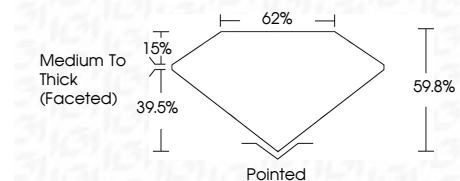

ELECTRONIC COPY

782657490
Report verification at igi.org

April 11, 2026
IGI Report Number **782657490**
Description **NATURAL DIAMOND**
Shape and Cutting Style **PEAR BRILLIANT**
Measurements **11.58 X 6.82 X 4.08 MM**

GRADING RESULTS

Carat Weight **2.01 CARATS**
Color Grade **I**
Clarity Grade **VS 2**
Cut Grade **VERY GOOD**

ADDITIONAL GRADING INFORMATION

Polish **EXCELLENT**
Symmetry **EXCELLENT**
Fluorescence **NONE**
Inscription(s) **(IGI) 782657490**

IGI

April 11, 2026
IGI Report No 782657490
PEAR BRILLIANT
2.01 CARATS
I
Color Grade
VS 2
VERY GOOD
59.8%
62%
Medium To Thick (Faceted)
Pointed
EXCELLENT
EXCELLENT
NONE
(IGI) 782657490

DIAMOND REPORT

April 11, 2026
IGI Report Number **782657490**
Description **NATURAL DIAMOND**
Shape and Cutting Style **PEAR BRILLIANT**
Measurements **11.58 X 6.82 X 4.08 MM**