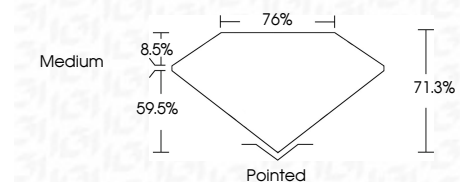

**ELECTRONIC COPY**

782656933  
Report verification at [igi.org](http://igi.org)

March 27, 2026  
IGI Report Number **782656933**  
Description **NATURAL DIAMOND**  
Shape and Cutting Style **PRINCESS CUT**  
Measurements **6.57 X 6.44 X 4.59 MM**

**GRADING RESULTS**  
Carat Weight **1.63 CARAT**  
Color Grade **I**  
Clarity Grade **SI 1**  
Cut Grade **VERY GOOD**

**ADDITIONAL GRADING INFORMATION**  
Polish **EXCELLENT**  
Symmetry **VERY GOOD**  
Fluorescence **NONE**  
Inscription(s) **(IGI) 782656933**

March 27, 2026  
IGI Report No. 782656933  
**PRINCESS CUT**  
6.57 X 6.44 X 4.59 MM  
1.63 CARAT  
I  
SI 1  
VERY GOOD  
71.3%  
76%  
Medium  
Pointed  
EXCELLENT  
VERY GOOD  
NONE  
(IGI) 782656933

**DIAMOND REPORT**

March 27, 2026  
IGI Report Number **782656933**  
Description **NATURAL DIAMOND**  
Shape and Cutting Style **PRINCESS CUT**  
Measurements **6.57 X 6.44 X 4.59 MM**

**GRADING RESULTS**  
Carat Weight **1.63 CARAT**  
Color Grade **I**  
Clarity Grade **SI 1**  
Cut Grade **VERY GOOD**