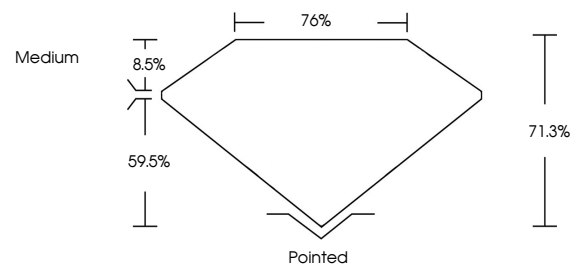

PROPORTIONS