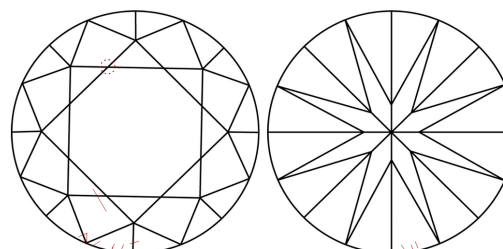

DIAMOND REPORT

March 16, 2026
IGI Report Number **782631410**
Description **NATURAL DIAMOND**
Shape and Cutting Style **ROUND BRILLIANT**
Measurements **6.37 - 6.41 X 3.99 MM**

GRADING RESULTS

Carat Weight **1.00 CARAT**
Color Grade **L**
Clarity Grade **VS 2**
Cut Grade **EXCELLENT**

ADDITIONAL GRADING INFORMATION

Polish **EXCELLENT**
Symmetry **EXCELLENT**
Fluorescence **NONE**
Inscription(s) **IGI 782631410**
Comments: IDEAL CUT ROUND BRILLIANT

PROPORTIONS

Sample Image Used

CLARITY CHARACTERISTICS

KEY TO SYMBOLS

Red symbols indicate internal characteristics.
Green symbols indicate external characteristics.

COLOR

| D - F | G - J | K - M | N - R | S - Z | FANCY |
|-----------|----------------|-----------------|------------------|-------------|-------|
| Colorless | Near Colorless | Slightly Tinted | Very Light Color | Light Color | |