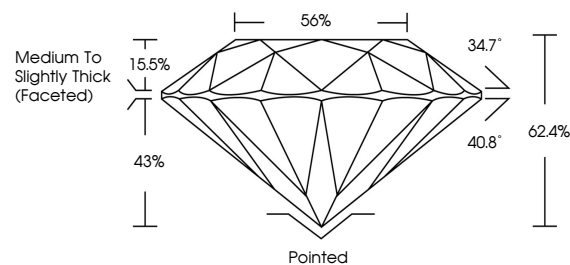

GRADING RESULTS

Carat Weight **1.00 CARAT**
Color Grade **L**
Clarity Grade **VS 2**
Cut Grade **EXCELLENT**

ADDITIONAL GRADING INFORMATION

Polish **EXCELLENT**
Symmetry **EXCELLENT**
Fluorescence **NONE**
Inscription(s) **IGI 782631410**
Comments: IDEAL CUT ROUND BRILLIANT

IGI

March 16, 2026
IGI Report No 782631410
ROUND BRILLIANT
6.37 - 6.41 X 3.99 MM
Carat Weight **1.00 CARAT**
Color Grade **L**
Clarity Grade **VS 2**
Depth **EXCELLENT**
Table **62.4%**
Girdle **56%**
Medium To Slightly Thick (Faceted)
Culet **Pointed**
Polish **EXCELLENT**
Symmetry **EXCELLENT**
Fluorescence **NONE**
Inscriptions(s) **IGI 782631410**
Comments: **IDEAL CUT ROUND BRILLIANT**

DIAMOND REPORT

March 16, 2026
IGI Report Number **782631410**
Description **NATURAL DIAMOND**
Shape and Cutting Style **ROUND BRILLIANT**
Measurements **6.37 - 6.41 X 3.99 MM**

GRADING RESULTS

Carat Weight **1.00 CARAT**
Color Grade **L**
Clarity Grade **VS 2**
Cut Grade **EXCELLENT**

ADDITIONAL GRADING INFORMATION

Polish **EXCELLENT**
Symmetry **EXCELLENT**
Fluorescence **NONE**
Inscription(s) **IGI 782631410**
Comments: IDEAL CUT ROUND BRILLIANT

PROPORTIONS

Sample Image Used

CLARITY CHARACTERISTICS