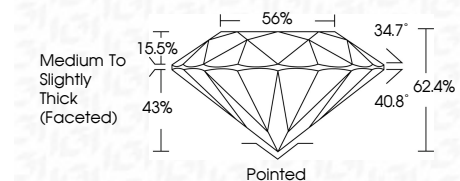

ELECTRONIC COPY

782631410
Report verification at igi.org

March 16, 2026
IGI Report Number **782631410**
Description **NATURAL DIAMOND**
Shape and Cutting Style **ROUND BRILLIANT**
Measurements **6.37 - 6.41 X 3.99 MM**

GRADING RESULTS

Carat Weight **1.00 CARAT**
Color Grade **L**
Clarity Grade **VS 2**
Cut Grade **EXCELLENT**

ADDITIONAL GRADING INFORMATION

Polish **EXCELLENT**
Symmetry **EXCELLENT**
Fluorescence **NONE**
Inscription(s) **IGI 782631410**
Comments: IDEAL CUT ROUND BRILLIANT

IGI

March 16, 2026
IGI Report No 782631410
ROUND BRILLIANT
6.37 - 6.41 X 3.99 MM
Carat Weight **1.00 CARAT**
Color Grade **L**
Clarity Grade **VS 2**
Depth **EXCELLENT**
Table **62.4%**
Girdle **56%**
Medium To Slightly Thick (Faceted)
Culet **Pointed**
Polish **EXCELLENT**
Symmetry **EXCELLENT**
Fluorescence **NONE**
Inscriptions(s) **IGI 782631410**
Comments: **IDEAL CUT ROUND BRILLIANT**

DIAMOND REPORT

March 16, 2026
IGI Report Number **782631410**
Description **NATURAL DIAMOND**
Shape and Cutting Style **ROUND BRILLIANT**
Measurements **6.37 - 6.41 X 3.99 MM**

GRADING RESULTS

Carat Weight **1.00 CARAT**
Color Grade **L**
Clarity Grade **VS 2**
Cut Grade **EXCELLENT**