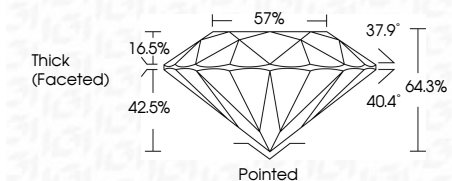

**ELECTRONIC COPY**

780669284  
Report verification at [igi.org](http://igi.org)

June 1, 2026  
IGI Report Number **780669284**  
Description **NATURAL DIAMOND**  
Shape and Cutting Style **ROUND BRILLIANT**  
Measurements **6.21 - 6.25 X 4.01 MM**

**GRADING RESULTS**

Carat Weight **1.01 CARAT**  
Color Grade **H**  
Clarity Grade **VS 2**  
Cut Grade **VERY GOOD**

**ADDITIONAL GRADING INFORMATION**

Polish **EXCELLENT**  
Symmetry **EXCELLENT**  
Fluorescence **NONE**  
Inscription(s) **IGI 780669284**

**DIAMOND REPORT**

June 1, 2026  
IGI Report Number **780669284**  
Description **NATURAL DIAMOND**  
Shape and Cutting Style **ROUND BRILLIANT**  
Measurements **6.21 - 6.25 X 4.01 MM**

**GRADING RESULTS**

Carat Weight **1.01 CARAT**  
Color Grade **H**  
Clarity Grade **VS 2**  
Cut Grade **VERY GOOD**

**ADDITIONAL GRADING INFORMATION**

Polish **EXCELLENT**  
Symmetry **EXCELLENT**  
Fluorescence **NONE**  
Inscription(s) **IGI 780669284**