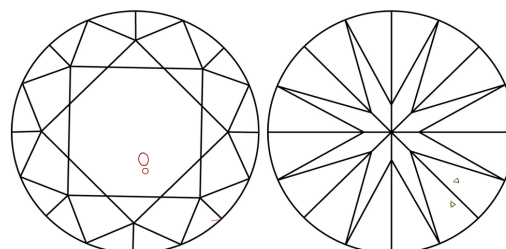

**DIAMOND REPORT**

June 1, 2026  
IGI Report Number **780669284**  
Description **NATURAL DIAMOND**  
Shape and Cutting Style **ROUND BRILLIANT**  
Measurements **6.21 - 6.25 X 4.01 MM**

**GRADING RESULTS**

Carat Weight **1.01 CARAT**  
Color Grade **H**  
Clarity Grade **VS 2**  
Cut Grade **VERY GOOD**

**ADDITIONAL GRADING INFORMATION**

Polish **EXCELLENT**  
Symmetry **EXCELLENT**  
Fluorescence **NONE**  
Inscription(s) **IGI 780669284**

**PROPORTIONS**

Sample Image Used

**CLARITY CHARACTERISTICS**

**KEY TO SYMBOLS**

Red symbols indicate internal characteristics.  
Green symbols indicate external characteristics.

**COLOR**

| D - F     | G - J          | K - M           | N - R            | S - Z       | FANCY |
|-----------|----------------|-----------------|------------------|-------------|-------|
| Colorless | Near Colorless | Slightly Tinted | Very Light Color | Light Color |       |