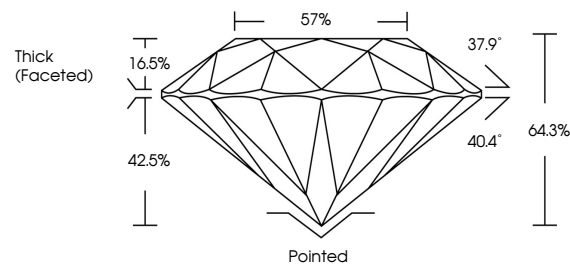

**GRADING RESULTS**

Carat Weight **1.01 CARAT**  
Color Grade **H**  
Clarity Grade **VS 2**  
Cut Grade **VERY GOOD**

**ADDITIONAL GRADING INFORMATION**

Polish **EXCELLENT**  
Symmetry **EXCELLENT**  
Fluorescence **NONE**  
Inscription(s) **IGI 780669284**

**DIAMOND REPORT**

June 1, 2026  
IGI Report Number **780669284**  
Description **NATURAL DIAMOND**  
Shape and Cutting Style **ROUND BRILLIANT**  
Measurements **6.21 - 6.25 X 4.01 MM**

**GRADING RESULTS**

Carat Weight **1.01 CARAT**  
Color Grade **H**  
Clarity Grade **VS 2**  
Cut Grade **VERY GOOD**

**ADDITIONAL GRADING INFORMATION**

Polish **EXCELLENT**  
Symmetry **EXCELLENT**  
Fluorescence **NONE**  
Inscription(s) **IGI 780669284**

**PROPORTIONS**

Sample Image Used

**CLARITY CHARACTERISTICS**

**KEY TO SYMBOLS**

Red symbols indicate internal characteristics.  
Green symbols indicate external characteristics.

**COLOR**

| D - F     | G - J          | K - M           | N - R            | S - Z       | FANCY |
|-----------|----------------|-----------------|------------------|-------------|-------|
| Colorless | Near Colorless | Slightly Tinted | Very Light Color | Light Color |       |