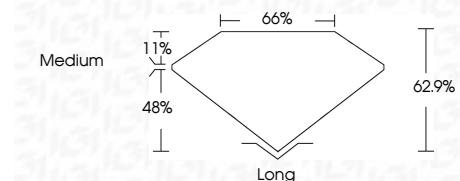

ELECTRONIC COPY

780669150
Report verification at igi.org

May 15, 2026
IGI Report Number **780669150**
Description **NATURAL DIAMOND**
Shape and Cutting Style **EMERALD CUT**
Measurements **7.15 X 4.82 X 3.03 MM**

GRADING RESULTS

Carat Weight **1.01 CARAT**
Color Grade **I**
Clarity Grade **VS 1**
Cut Grade **VERY GOOD**

ADDITIONAL GRADING INFORMATION

Polish **EXCELLENT**
Symmetry **EXCELLENT**
Fluorescence **NONE**
Inscription(s) **(IGI) 780669150**

IGI

May 15, 2026
IGI Report No 780669150
EMERALD CUT
1.01 CARAT
I
Color Grade
VS 1
VERY GOOD
7.15 X 4.82 X 3.03 MM
62.9%
66%
Medium
Long
EXCELLENT
EXCELLENT
NONE
(IGI) 780669150

DIAMOND REPORT

May 15, 2026
IGI Report Number **780669150**
Description **NATURAL DIAMOND**
Shape and Cutting Style **EMERALD CUT**
Measurements **7.15 X 4.82 X 3.03 MM**