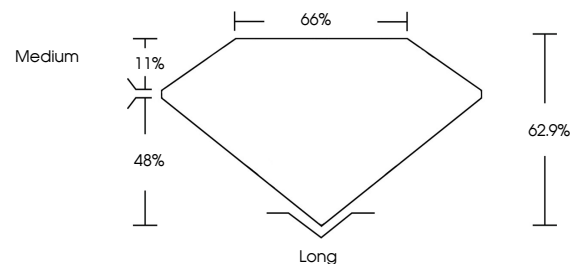

GRADING RESULTS

Carat Weight **1.01 CARAT**
Color Grade **I**
Clarity Grade **VS 1**
Cut Grade **VERY GOOD**

ADDITIONAL GRADING INFORMATION

Polish **EXCELLENT**
Symmetry **EXCELLENT**
Fluorescence **NONE**
Inscription(s) **(IGI) 780669150**

IGI

May 15, 2026
IGI Report No 780669150
EMERALD CUT
1.01 CARAT
I
Color Grade
VS 1
VERY GOOD
7.15 X 4.82 X 3.03 MM
62.9%
66%
Medium
Long
EXCELLENT
EXCELLENT
NONE
(IGI) 780669150

DIAMOND REPORT

May 15, 2026
IGI Report Number **780669150**
Description **NATURAL DIAMOND**
Shape and Cutting Style **EMERALD CUT**
Measurements **7.15 X 4.82 X 3.03 MM**

PROPORTIONS

Sample Image Used

CLARITY CHARACTERISTICS

KEY TO SYMBOLS

Red symbols indicate internal characteristics.
Green symbols indicate external characteristics.

COLOR

D - F	G - J	K - M	N - R	S - Z	FANCY
Colorless	Near Colorless	Slightly Tinted	Very Light Color	Light Color	