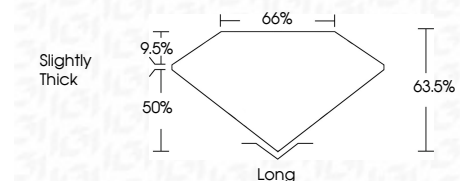

ELECTRONIC COPY

780669074
Report verification at igi.org

April 24, 2026
IGI Report Number **780669074**
Description **NATURAL DIAMOND**
Shape and Cutting Style **EMERALD CUT**
Measurements **8.81 X 6.11 X 3.88 MM**

GRADING RESULTS

Carat Weight **2.02 CARATS**
Color Grade **I**
Clarity Grade **VS 2**
Cut Grade **VERY GOOD**

ADDITIONAL GRADING INFORMATION

Polish **EXCELLENT**
Symmetry **EXCELLENT**
Fluorescence **NONE**
Inscription(s) **(IGI) 780669074**

IGI

April 24, 2026
IGI Report No 780669074
EMERALD CUT
8.81 X 6.11 X 3.88 MM
2.02 CARATS
I
Color Grade
VS 2
VERY GOOD
83.5%
66%
Slightly Thick
Long
EXCELLENT
EXCELLENT
NONE
(IGI) 780669074

DIAMOND REPORT

April 24, 2026
IGI Report Number **780669074**
Description **NATURAL DIAMOND**
Shape and Cutting Style **EMERALD CUT**
Measurements **8.81 X 6.11 X 3.88 MM**

GRADING RESULTS

Carat Weight **2.02 CARATS**
Color Grade **I**
Clarity Grade **VS 2**
Cut Grade **VERY GOOD**