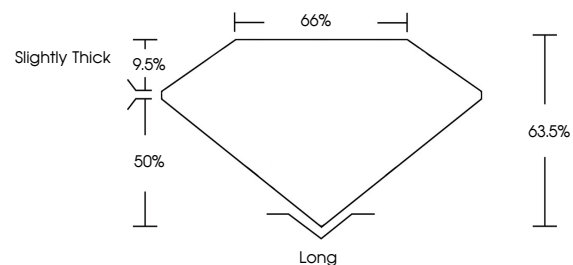

PROPORTIONS