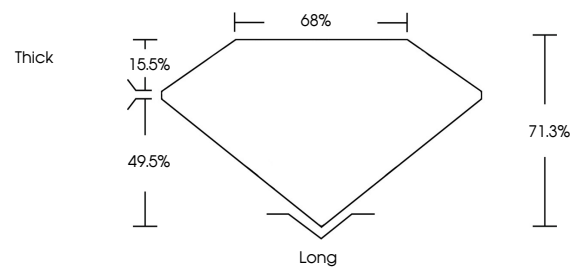

PROPORTIONS