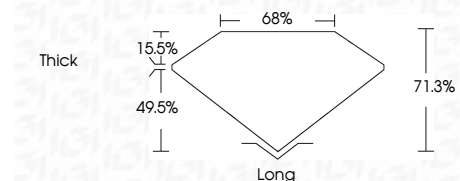

ELECTRONIC COPY

780669065
Report verification at igi.org

April 24, 2026
IGI Report Number **780669065**
Description **NATURAL DIAMOND**
Shape and Cutting Style **EMERALD CUT**
Measurements **7.30 X 5.27 X 3.76 MM**

GRADING RESULTS

Carat Weight **1.51 CARAT**
Color Grade **K**
Clarity Grade **VS 1**
Cut Grade **VERY GOOD**

ADDITIONAL GRADING INFORMATION

Polish **EXCELLENT**
Symmetry **EXCELLENT**
Fluorescence **NONE**
Inscription(s) **IGI 780669065**

IGI

April 24, 2026
IGI Report No 780669065
EMERALD CUT
7.30 X 5.27 X 3.76 MM
1.51 CARAT
K
VS 1
VERY GOOD
71.3%
68%
Thick
Long
EXCELLENT
EXCELLENT
NONE
IGI 780669065

DIAMOND REPORT

April 24, 2026
IGI Report Number **780669065**
Description **NATURAL DIAMOND**
Shape and Cutting Style **EMERALD CUT**
Measurements **7.30 X 5.27 X 3.76 MM**