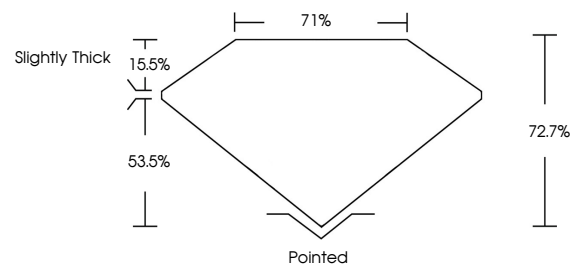

PROPORTIONS