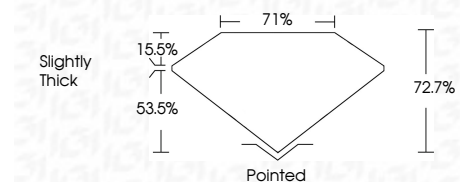

ELECTRONIC COPY

780669056
Report verification at igi.org

April 21, 2026
IGI Report Number **780669056**
Description **NATURAL DIAMOND**
Shape and Cutting Style **PRINCESS CUT**
Measurements **5.33 X 5.32 X 3.87 MM**

GRADING RESULTS

Carat Weight **1.00 CARAT**
Color Grade **I**
Clarity Grade **VVS 2**
Cut Grade **VERY GOOD**

ADDITIONAL GRADING INFORMATION

Polish **EXCELLENT**
Symmetry **EXCELLENT**
Fluorescence **NONE**
Inscription(s) **(IGI) 780669056**

IGI

April 21, 2026
IGI Report No. 780669056
PRINCESS CUT
5.33 X 5.32 X 3.87 MM
1.00 CARAT
I
VVS 2
VERY GOOD
72.7%
71%
Slightly Thick
Pointed
EXCELLENT
EXCELLENT
NONE
(IGI) 780669056

DIAMOND REPORT

April 21, 2026
IGI Report Number **780669056**
Description **NATURAL DIAMOND**
Shape and Cutting Style **PRINCESS CUT**
Measurements **5.33 X 5.32 X 3.87 MM**