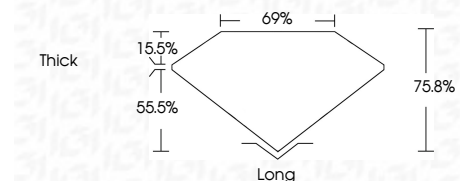

ELECTRONIC COPY

780668957
Report verification at igi.org

April 10, 2026
IGI Report Number **780668957**
Description **NATURAL DIAMOND**
Shape and Cutting Style **EMERALD CUT**
Measurements **6.34 X 4.59 X 3.48 MM**

GRADING RESULTS

Carat Weight **1.00 CARAT**
Color Grade **H**
Clarity Grade **VVS 2**
Cut Grade **VERY GOOD**

ADDITIONAL GRADING INFORMATION

Polish **EXCELLENT**
Symmetry **EXCELLENT**
Fluorescence **NONE**
Inscription(s) **IGI 780668957**

IGI

April 10, 2026
IGI Report No 780668957
EMERALD CUT
6.34 X 4.59 X 3.48 MM
1.00 CARAT
H
VVS 2
VERY GOOD
76.8%
69%
Thick
Long
EXCELLENT
EXCELLENT
NONE
IGI 780668957

DIAMOND REPORT

April 10, 2026
IGI Report Number **780668957**
Description **NATURAL DIAMOND**
Shape and Cutting Style **EMERALD CUT**
Measurements **6.34 X 4.59 X 3.48 MM**