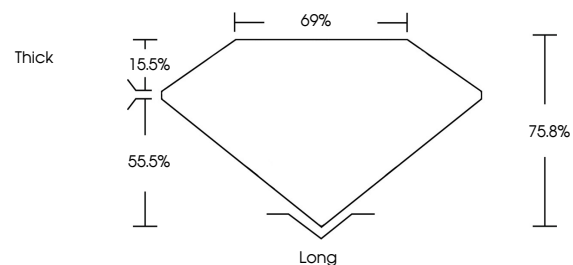

PROPORTIONS