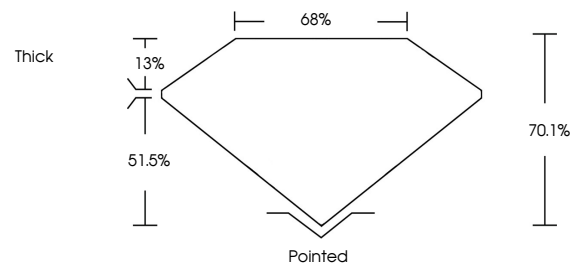

PROPORTIONS