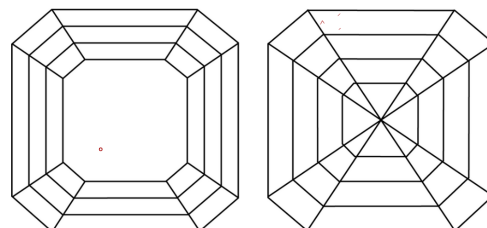

April 2, 2026
IGI Report No 780668883
SQUARE EMERALD CUT
5.33 X 5.22 X 3.66 MM
1.00 CARAT
I
VVS 2
VERY GOOD
70.1%
68%
Thick
Pointed
EXCELLENT
EXCELLENT
NONE
IGI 780668883

DIAMOND REPORT

April 2, 2026
IGI Report Number **780668883**
Description **NATURAL DIAMOND**
Shape and Cutting Style **SQUARE EMERALD CUT**
Measurements **5.33 X 5.22 X 3.66 MM**

PROPORTIONS

Sample Image Used

CLARITY CHARACTERISTICS

KEY TO SYMBOLS

Red symbols indicate internal characteristics.
Green symbols indicate external characteristics.

COLOR

D - F	G - J	K - M	N - R	S - Z	FANCY
Colorless	Near Colorless	Slightly Tinted	Very Light Color	Light Color	