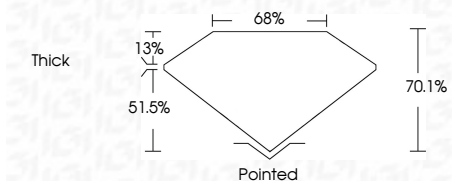

ELECTRONIC COPY

780668883
Report verification at igi.org

April 2, 2026
IGI Report Number **780668883**
Description **NATURAL DIAMOND**
Shape and Cutting Style **SQUARE EMERALD CUT**
Measurements **5.33 X 5.22 X 3.66 MM**

GRADING RESULTS

Carat Weight **1.00 CARAT**
Color Grade **I**
Clarity Grade **VVS 2**
Cut Grade **VERY GOOD**

ADDITIONAL GRADING INFORMATION

Polish **EXCELLENT**
Symmetry **EXCELLENT**
Fluorescence **NONE**
Inscription(s) **IGI 780668883**

April 2, 2026
IGI Report No 780668883
SQUARE EMERALD CUT
5.33 X 5.22 X 3.66 MM
1.00 CARAT
I
VVS 2
VERY GOOD
70.1%
68%
Thick
Pointed
EXCELLENT
EXCELLENT
NONE
IGI 780668883

DIAMOND REPORT

April 2, 2026
IGI Report Number **780668883**
Description **NATURAL DIAMOND**
Shape and Cutting Style **SQUARE EMERALD CUT**
Measurements **5.33 X 5.22 X 3.66 MM**