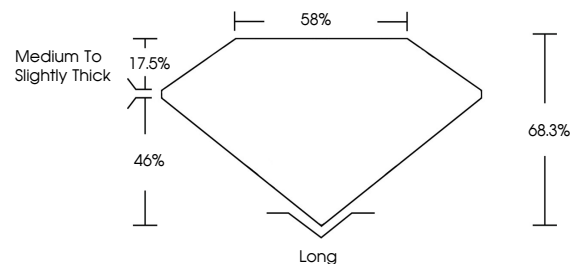

PROPORTIONS