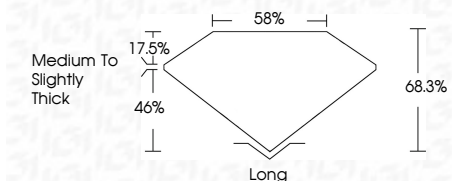

ELECTRONIC COPY

780668861
Report verification at igi.org

March 25, 2026
IGI Report Number **780668861**
Description **NATURAL DIAMOND**
Shape and Cutting Style **EMERALD CUT**
Measurements **6.45 X 4.70 X 3.21 MM**

GRADING RESULTS

Carat Weight **1.01 CARAT**
Color Grade **K**
Clarity Grade **VVS 1**
Cut Grade **VERY GOOD**

ADDITIONAL GRADING INFORMATION

Polish **EXCELLENT**
Symmetry **EXCELLENT**
Fluorescence **NONE**
Inscription(s) **(IGI) 780668861**

IGI

March 25, 2026
IGI Report No 780668861
EMERALD CUT
6.45 X 4.70 X 3.21 MM
1.01 CARAT
K
VVS 1
VERY GOOD
68.3%
58%
Medium To Slightly Thick
Long
EXCELLENT
EXCELLENT
NONE
(IGI) 780668861

DIAMOND REPORT

March 25, 2026
IGI Report Number **780668861**
Description **NATURAL DIAMOND**
Shape and Cutting Style **EMERALD CUT**
Measurements **6.45 X 4.70 X 3.21 MM**