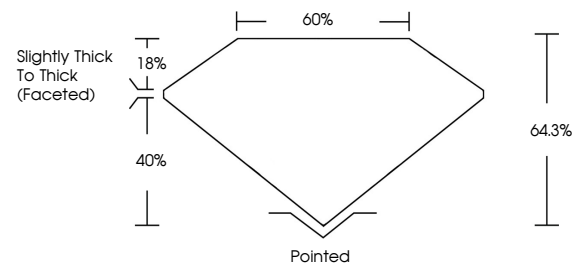

GRADING RESULTS

Carat Weight **2.01 CARATS**
Color Grade **I**
Clarity Grade **VVS 1**
Cut Grade **VERY GOOD**

ADDITIONAL GRADING INFORMATION

Polish **EXCELLENT**
Symmetry **EXCELLENT**
Fluorescence **STRONG**
Inscription(s) **IGI 780668787**

IGI

March 14, 2026
IGI Report No 780668787
PEAR BRILLIANT
10.65 X 6.76 X 4.35 MM
2.01 CARATS
I
VERY GOOD
VVS 1
64.3%
60%
Slightly Thick To Thick (Faceted)
Pointed
EXCELLENT
EXCELLENT
STRONG
IGI 780668787

DIAMOND REPORT

March 14, 2026
IGI Report Number **780668787**
Description **NATURAL DIAMOND**
Shape and Cutting Style **PEAR BRILLIANT**
Measurements **10.65 X 6.76 X 4.35 MM**

GRADING RESULTS

Carat Weight **2.01 CARATS**
Color Grade **I**
Clarity Grade **VVS 1**
Cut Grade **VERY GOOD**

ADDITIONAL GRADING INFORMATION

Polish **EXCELLENT**
Symmetry **EXCELLENT**
Fluorescence **STRONG**
Inscription(s) **IGI 780668787**

PROPORTIONS

Sample Image Used

CLARITY CHARACTERISTICS

KEY TO SYMBOLS

Red symbols indicate internal characteristics.
Green symbols indicate external characteristics.