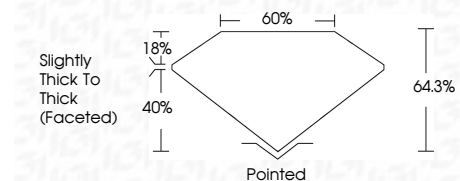

ELECTRONIC COPY

780668787
Report verification at igi.org

March 14, 2026
IGI Report Number **780668787**
Description **NATURAL DIAMOND**
Shape and Cutting Style **PEAR BRILLIANT**
Measurements **10.65 X 6.76 X 4.35 MM**

GRADING RESULTS

Carat Weight **2.01 CARATS**
Color Grade **I**
Clarity Grade **VVS 1**
Cut Grade **VERY GOOD**

ADDITIONAL GRADING INFORMATION

Polish **EXCELLENT**
Symmetry **EXCELLENT**
Fluorescence **STRONG**
Inscription(s) **IGI 780668787**

IGI

March 14, 2026
IGI Report No 780668787
PEAR BRILLIANT
10.65 X 6.76 X 4.35 MM
2.01 CARATS
I
VERY GOOD
VVS 1
64.3%
60%
Slightly Thick To Thick (Faceted)
Pointed
EXCELLENT
EXCELLENT
STRONG
IGI 780668787

DIAMOND REPORT

March 14, 2026
IGI Report Number **780668787**
Description **NATURAL DIAMOND**
Shape and Cutting Style **PEAR BRILLIANT**
Measurements **10.65 X 6.76 X 4.35 MM**

GRADING RESULTS

Carat Weight **2.01 CARATS**
Color Grade **I**
Clarity Grade **VVS 1**
Cut Grade **VERY GOOD**