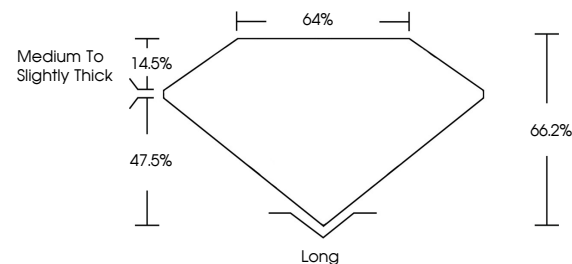

ELECTRONIC COPY

780668774
Report verification at igi.org

March 17, 2026
IGI Report Number **780668774**
Description **NATURAL DIAMOND**
Shape and Cutting Style **EMERALD CUT**
Measurements **9.14 X 6.34 X 4.20 MM**
GRADING RESULTS
Carat Weight **2.51 CARATS**
Color Grade **H**
Clarity Grade **INTERNALLY FLAWLESS**
Cut Grade **VERY GOOD**

DIAMOND REPORT

March 17, 2026
IGI Report Number **780668774**
Description **NATURAL DIAMOND**
Shape and Cutting Style **EMERALD CUT**
Measurements **9.14 X 6.34 X 4.20 MM**

GRADING RESULTS

Carat Weight **2.51 CARATS**
Color Grade **H**
Clarity Grade **INTERNALLY FLAWLESS**
Cut Grade **VERY GOOD**

ADDITIONAL GRADING INFORMATION

Polish **EXCELLENT**
Symmetry **EXCELLENT**
Fluorescence **VERY SLIGHT**
Inscription(s) **780668774**

PROPORTIONS

Sample Image Used

CLARITY CHARACTERISTICS

KEY TO SYMBOLS

Red symbols indicate internal characteristics.
Green symbols indicate external characteristics.

ADDITIONAL GRADING INFORMATION

Polish **EXCELLENT**
Symmetry **EXCELLENT**
Fluorescence **VERY SLIGHT**
Inscription(s) **780668774**

IGI

March 17, 2026
IGI Report No 780668774
EMERALD CUT
9.14 X 6.34 X 4.20 MM
2.51 CARATS
H
Color Grade
VERY GOOD
Depth 66.2%
Table 64%
Girdle
Medium To Slightly Thick
Long
EXCELLENT
EXCELLENT
VERY SLIGHT
780668774