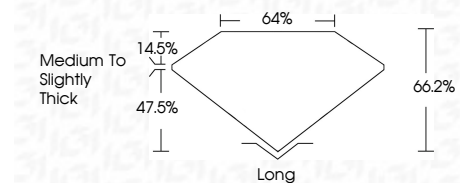

ELECTRONIC COPY

780668774
Report verification at igi.org

March 17, 2026
IGI Report Number **780668774**
Description **NATURAL DIAMOND**
Shape and Cutting Style **EMERALD CUT**
Measurements **9.14 X 6.34 X 4.20 MM**
GRADING RESULTS
Carat Weight **2.51 CARATS**
Color Grade **H**
Clarity Grade **INTERNALLY FLAWLESS**
Cut Grade **VERY GOOD**

DIAMOND REPORT

March 17, 2026
IGI Report Number **780668774**
Description **NATURAL DIAMOND**
Shape and Cutting Style **EMERALD CUT**
Measurements **9.14 X 6.34 X 4.20 MM**

GRADING RESULTS

Carat Weight **2.51 CARATS**
Color Grade **H**
Clarity Grade **INTERNALLY FLAWLESS**
Cut Grade **VERY GOOD**

ADDITIONAL GRADING INFORMATION

Polish **EXCELLENT**
Symmetry **EXCELLENT**
Fluorescence **VERY SLIGHT**
Inscription(s) **780668774**

PROPORTIONS

Sample Image Used

CLARITY CHARACTERISTICS

KEY TO SYMBOLS

Red symbols indicate internal characteristics.
Green symbols indicate external characteristics.

ADDITIONAL GRADING INFORMATION

Polish **EXCELLENT**
Symmetry **EXCELLENT**
Fluorescence **VERY SLIGHT**
Inscription(s) **780668774**

IGI

March 17, 2026
IGI Report No 780668774
EMERALD CUT
9.14 X 6.34 X 4.20 MM
2.51 CARATS
H
Color Grade
VERY GOOD
Depth 66.2%
Table 64%
Girdle
Medium To Slightly Thick
Long
EXCELLENT
EXCELLENT
VERY SLIGHT
780668774