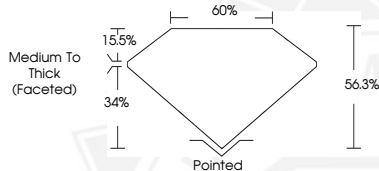

May 27, 2026

IGI Report Number 780658944

MARQUISE BRILLIANT

NATURAL DIAMOND

7.52 X 3.89 X 2.19 MM

Carat Weight **0.40 CARAT**
Color Grade **G**
Clarity Grade **VS 2**
Cut Grade **VERY GOOD**
Polish **EXCELLENT**
Symmetry **EXCELLENT**
Fluorescence **NONE**
Inscription(s) **IGI 780658944**