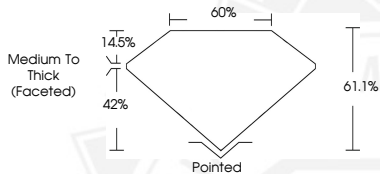

April 8, 2026
IGI Report Number **780655465**
PEAR BRILLIANT
NATURAL DIAMOND
7.49 X 4.34 X 2.65 MM
Carat Weight **0.52 CARAT**
Color Grade **D**
Clarity Grade **VS 1**
Cut Grade **VERY GOOD**
Polish **EXCELLENT**
Symmetry **EXCELLENT**
Fluorescence **NONE**
Inscription(s) **IGI 780655465**

April 8, 2026
IGI Report Number **780655465**
PEAR BRILLIANT
NATURAL DIAMOND
7.49 X 4.34 X 2.65 MM
Carat Weight **0.52 CARAT**
Color Grade **D**
Clarity Grade **VS 1**
Cut Grade **VERY GOOD**
Polish **EXCELLENT**
Symmetry **EXCELLENT**
Fluorescence **NONE**
Inscription(s) **IGI 780655465**