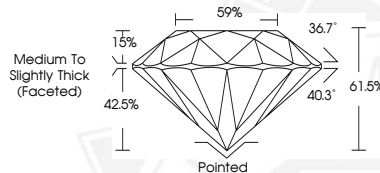

March 23, 2026

IGI Report Number 780654514

ROUND BRILLIANT

NATURAL DIAMOND

5.66 - 5.69 X 3.49 MM

Carat Weight 0.71 CARAT

Color Grade J

Clarity Grade SI 1

Cut Grade EXCELLENT

Polish EXCELLENT

Symmetry EXCELLENT

Fluorescence NONE

Inscription(s) IGI 780654514