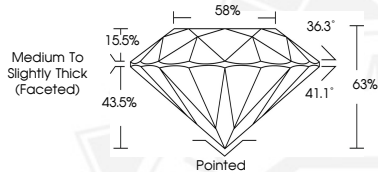

March 20, 2026

IGI Report Number 780654393

ROUND BRILLIANT
NATURAL DIAMOND
4.75 - 4.78 X 3.00 MM

0.42 CARAT
H
VS 2
EXCELLENT
EXCELLENT
EXCELLENT
NONE
Inscription(s) IGI 780654393