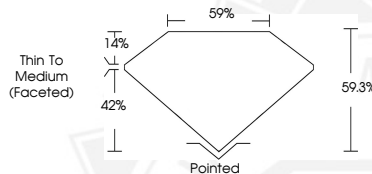

March 19, 2026
IGI Report Number **780654247**
PEAR BRILLIANT
NATURAL DIAMOND
7.66 X 4.92 X 2.92 MM
Carat Weight **0.64 CARAT**
Color Grade **F**
Clarity Grade **VS 1**
Cut Grade **VERY GOOD**
Polish **EXCELLENT**
Symmetry **EXCELLENT**
Fluorescence **NONE**
Inscription(s) **IGI 780654247**