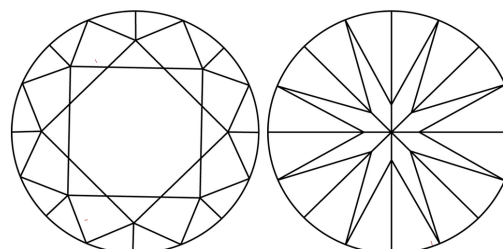

DIAMOND REPORT

May 25, 2026
IGI Report Number **778651713**
Description **NATURAL DIAMOND**
Shape and Cutting Style **ROUND BRILLIANT**
Measurements **6.92 - 6.97 X 4.33 MM**

GRADING RESULTS

Carat Weight **1.30 CARAT**
Color Grade **J**
Clarity Grade **VVS 1**
Cut Grade **EXCELLENT**

ADDITIONAL GRADING INFORMATION

Polish **EXCELLENT**
Symmetry **EXCELLENT**
Fluorescence **NONE**
Inscription(s) **IGI 778651713**
Comments: IDEAL CUT ROUND BRILLIANT

PROPORTIONS

Sample Image Used

CLARITY CHARACTERISTICS

KEY TO SYMBOLS

Red symbols indicate internal characteristics.
Green symbols indicate external characteristics.

COLOR

| D - F | G - J | K - M | N - R | S - Z | FANCY |
|-----------|----------------|-----------------|------------------|-------------|-------|
| Colorless | Near Colorless | Slightly Tinted | Very Light Color | Light Color | |