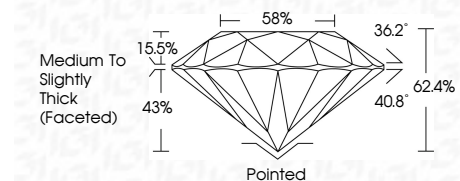

ELECTRONIC COPY

778651713
Report verification at igi.org

May 25, 2026
IGI Report Number **778651713**
Description **NATURAL DIAMOND**
Shape and Cutting Style **ROUND BRILLIANT**
Measurements **6.92 - 6.97 X 4.33 MM**

GRADING RESULTS

Carat Weight **1.30 CARAT**
Color Grade **J**
Clarity Grade **VVS 1**
Cut Grade **EXCELLENT**

ADDITIONAL GRADING INFORMATION

Polish **EXCELLENT**
Symmetry **EXCELLENT**
Fluorescence **NONE**
Inscription(s) **IGI 778651713**
Comments: IDEAL CUT ROUND BRILLIANT

IGI

May 25, 2026
IGI Report No 778651713
ROUND BRILLIANT
6.92 - 6.97 X 4.33 MM
1.30 CARAT
Color Grade **J**
Clarity Grade **VVS 1**
Depth **EXCELLENT**
Table **62.4%**
Girdle **88%**
Medium To Slightly Thick (Faceted)
Culet **Pointed**
Polish **EXCELLENT**
Symmetry **EXCELLENT**
Fluorescence **NONE**
Inscriptions(s) **IGI 778651713**
Comments: **IDEAL CUT ROUND BRILLIANT**

DIAMOND REPORT

May 25, 2026
IGI Report Number **778651713**
Description **NATURAL DIAMOND**
Shape and Cutting Style **ROUND BRILLIANT**
Measurements **6.92 - 6.97 X 4.33 MM**

GRADING RESULTS

Carat Weight **1.30 CARAT**
Color Grade **J**
Clarity Grade **VVS 1**
Cut Grade **EXCELLENT**