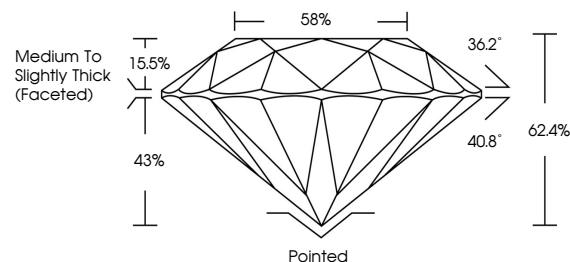

GRADING RESULTS

Carat Weight **1.30 CARAT**
Color Grade **J**
Clarity Grade **VVS 1**
Cut Grade **EXCELLENT**

ADDITIONAL GRADING INFORMATION

Polish **EXCELLENT**
Symmetry **EXCELLENT**
Fluorescence **NONE**
Inscription(s) **IGI 778651713**
Comments: IDEAL CUT ROUND BRILLIANT

IGI

May 25, 2026
IGI Report No 778651713
ROUND BRILLIANT
6.92 - 6.97 X 4.33 MM
1.30 CARAT
Color Grade **J**
Clarity Grade **VVS 1**
Depth **EXCELLENT**
Table **62.4%**
Girdle **88%**
Medium To Slightly Thick (Faceted)
Culet **Pointed**
Polish **EXCELLENT**
Symmetry **EXCELLENT**
Fluorescence **NONE**
Inscriptions(s) **IGI 778651713**
Comments: **IDEAL CUT ROUND BRILLIANT**

DIAMOND REPORT

May 25, 2026
IGI Report Number **778651713**
Description **NATURAL DIAMOND**
Shape and Cutting Style **ROUND BRILLIANT**
Measurements **6.92 - 6.97 X 4.33 MM**

GRADING RESULTS

Carat Weight **1.30 CARAT**
Color Grade **J**
Clarity Grade **VVS 1**
Cut Grade **EXCELLENT**

ADDITIONAL GRADING INFORMATION

Polish **EXCELLENT**
Symmetry **EXCELLENT**
Fluorescence **NONE**
Inscription(s) **IGI 778651713**
Comments: IDEAL CUT ROUND BRILLIANT

PROPORTIONS

Sample Image Used

CLARITY CHARACTERISTICS