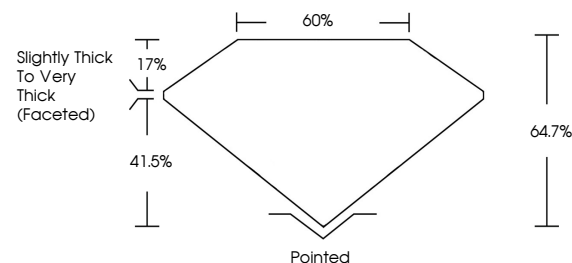

ELECTRONIC COPY

778617581
Report verification at igi.org

March 26, 2026
IGI Report Number **778617581**
Description **NATURAL DIAMOND**
Shape and Cutting Style **PEAR BRILLIANT**
Measurements **10.01 X 6.14 X 3.97 MM**

GRADING RESULTS

Carat Weight **1.50 CARAT**
Color Grade **K**
Clarity Grade **SI 2**
Cut Grade **VERY GOOD**

Sample Image Used

PROPORTIONS

CLARITY CHARACTERISTICS

KEY TO SYMBOLS

Red symbols indicate internal characteristics.
Green symbols indicate external characteristics.

ADDITIONAL GRADING INFORMATION

Polish **EXCELLENT**
Symmetry **EXCELLENT**
Fluorescence **NONE**
Inscription(s) **IGI 778617581**

IGI

March 26, 2026
IGI Report No 778617581
PEAR BRILLIANT

1.50 CARAT
Color Grade **K**
Clarity Grade **SI 2**
Depth **64.7%**
Table **60%**
Girdle **Slightly Thick to Very Thick (Faceted)**