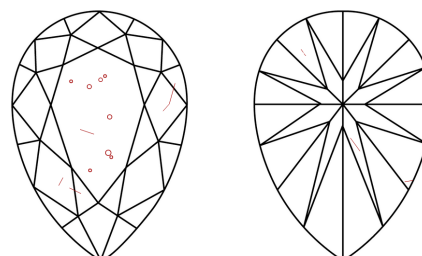

ELECTRONIC COPY

778617581
Report verification at igi.org

March 26, 2026
IGI Report Number **778617581**
Description **NATURAL DIAMOND**
Shape and Cutting Style **PEAR BRILLIANT**
Measurements **10.01 X 6.14 X 3.97 MM**

GRADING RESULTS

Carat Weight **1.50 CARAT**
Color Grade **K**
Clarity Grade **SI 2**
Cut Grade **VERY GOOD**

Sample Image Used

PROPORTIONS

CLARITY CHARACTERISTICS

KEY TO SYMBOLS

Red symbols indicate internal characteristics.
Green symbols indicate external characteristics.

COLOR

D - F	G - J	K - M	N - R	S - Z	FANCY
Colorless	Near Colorless	Slightly Tinted	Very Light Color	Light Color	

CLARITY

FL	IF	VVS ¹⁻²	VS ¹⁻²	SI ¹⁻²	I ¹⁻³
Flawless	Internally Flawless	Very Very Slightly Included	Very Slightly Included	Slightly Included	Included