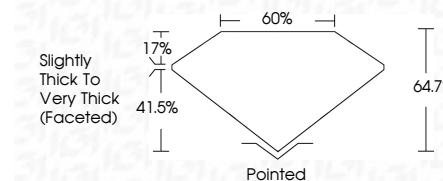

ELECTRONIC COPY

778617581
Report verification at igi.org

March 26, 2026
IGI Report Number **778617581**
Description **NATURAL DIAMOND**
Shape and Cutting Style **PEAR BRILLIANT**
Measurements **10.01 X 6.14 X 3.97 MM**

GRADING RESULTS

Carat Weight **1.50 CARAT**
Color Grade **K**
Clarity Grade **SI 2**
Cut Grade **VERY GOOD**

Sample Image Used

PROPORTIONS

CLARITY CHARACTERISTICS

KEY TO SYMBOLS

Red symbols indicate internal characteristics.
Green symbols indicate external characteristics.

COLOR

D - F	G - J	K - M	N - R	S - Z	FANCY
Colorless	Near Colorless	Slightly Tinted	Very Light Color	Light Color	

CLARITY

FL	IF	VVS ¹⁻²	VS ¹⁻²	SI ¹⁻²	I ¹⁻³
Flawless	Internally Flawless	Very Very Slightly Included	Very Slightly Included	Slightly Included	Included

ADDITIONAL GRADING INFORMATION

Polish **EXCELLENT**
Symmetry **EXCELLENT**
Fluorescence **NONE**
Inscription(s) **IGI 778617581**

IGI

March 26, 2026
IGI Report No 778617581
PEAR BRILLIANT

1.50 CARAT
Color Grade **K**
Clarity Grade **SI 2**
Depth **64.7%**
Table **60%**
Girdle **Slightly Thick to Very Thick (Faceted)**