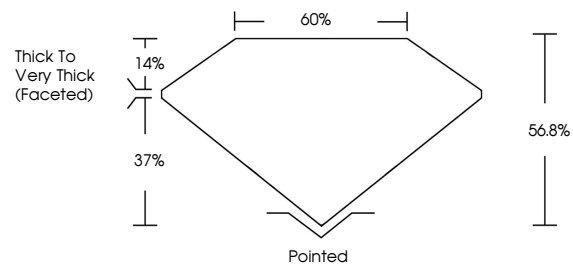

GRADING RESULTS

Carat Weight **1.50 CARAT**
Color Grade **J**
Clarity Grade **SI 1**
Cut Grade **VERY GOOD**

ADDITIONAL GRADING INFORMATION

Polish **EXCELLENT**
Symmetry **EXCELLENT**
Fluorescence **NONE**
Inscription(s) **IGI 778617555**

IGI

March 31, 2026
IGI Report No 778617555
PEAR BRILLIANT
1.50 CARAT
J
9.99 X 6.41 X 3.64 MM
SI 1
VERY GOOD
66.8%
66%
Pointed
EXCELLENT
EXCELLENT
NONE
IGI 778617555

DIAMOND REPORT

March 31, 2026
IGI Report Number **778617555**
Description **NATURAL DIAMOND**
Shape and Cutting Style **PEAR BRILLIANT**
Measurements **9.99 X 6.41 X 3.64 MM**

PROPORTIONS

Sample Image Used

CLARITY CHARACTERISTICS

KEY TO SYMBOLS

Red symbols indicate internal characteristics.
Green symbols indicate external characteristics.

COLOR

D - F	G - J	K - M	N - R	S - Z	FANCY
Colorless	Near Colorless	Slightly Tinted	Very Light Color	Light Color	