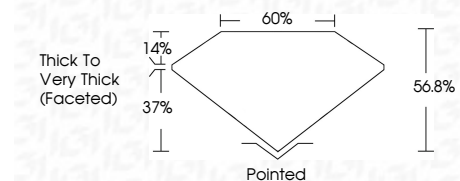

ELECTRONIC COPY

778617555
Report verification at igi.org

March 31, 2026
IGI Report Number **778617555**
Description **NATURAL DIAMOND**
Shape and Cutting Style **PEAR BRILLIANT**
Measurements **9.99 X 6.41 X 3.64 MM**

GRADING RESULTS

Carat Weight **1.50 CARAT**
Color Grade **J**
Clarity Grade **SI 1**
Cut Grade **VERY GOOD**

ADDITIONAL GRADING INFORMATION

Polish **EXCELLENT**
Symmetry **EXCELLENT**
Fluorescence **NONE**
Inscription(s) **IGI 778617555**

IGI

March 31, 2026
IGI Report No 778617555
PEAR BRILLIANT
1.50 CARAT
J
9.99 X 6.41 X 3.64 MM
SI 1
VERY GOOD
66.8%
66%
Pointed
EXCELLENT
EXCELLENT
NONE
IGI 778617555

DIAMOND REPORT

March 31, 2026
IGI Report Number **778617555**
Description **NATURAL DIAMOND**
Shape and Cutting Style **PEAR BRILLIANT**
Measurements **9.99 X 6.41 X 3.64 MM**