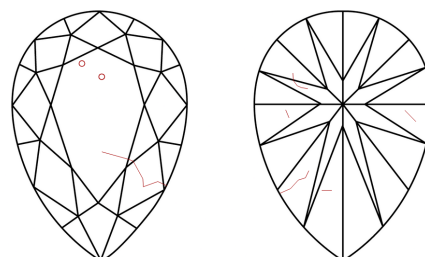

ELECTRONIC COPY

778617541
Report verification at igi.org

March 24, 2026
IGI Report Number **778617541**
Description **NATURAL DIAMOND**
Shape and Cutting Style **PEAR BRILLIANT**
Measurements **8.44 X 5.46 X 3.48 MM**

GRADING RESULTS

Carat Weight **1.00 CARAT**
Color Grade **J**
Clarity Grade **SI 2**
Cut Grade **VERY GOOD**

ADDITIONAL GRADING INFORMATION

Polish **EXCELLENT**
Symmetry **EXCELLENT**
Fluorescence **NONE**
Inscription(s) **IGI 778617541**

IGI

March 24, 2026
IGI Report No 778617541
PEAR BRILLIANT
8.44 X 5.46 X 3.48 MM
1.00 CARAT J
Color Grade **VERY GOOD**
SI 2
Depth 63.7%
Table 62%
Girdle **Medium To Thick (Faceted)**
Culet **Pointed**
Polish **EXCELLENT**
Symmetry **EXCELLENT**
Fluorescence **NONE**
Inscriptions(s) **IGI 778617541**

Sample Image Used

PROPORTIONS

CLARITY CHARACTERISTICS

KEY TO SYMBOLS

Red symbols indicate internal characteristics.
Green symbols indicate external characteristics.

COLOR

D - F	G - J	K - M	N - R	S - Z	FANCY
Colorless	Near Colorless	Slightly Tinted	Very Light Color	Light Color	