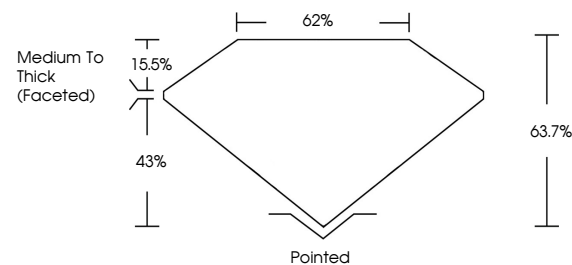

ELECTRONIC COPY

778617541
Report verification at igi.org

March 24, 2026
IGI Report Number **778617541**
Description **NATURAL DIAMOND**
Shape and Cutting Style **PEAR BRILLIANT**
Measurements **8.44 X 5.46 X 3.48 MM**

GRADING RESULTS

Carat Weight **1.00 CARAT**
Color Grade **J**
Clarity Grade **SI 2**
Cut Grade **VERY GOOD**

ADDITIONAL GRADING INFORMATION

Polish **EXCELLENT**
Symmetry **EXCELLENT**
Fluorescence **NONE**
Inscription(s) **IGI 778617541**

IGI

March 24, 2026
IGI Report No 778617541
PEAR BRILLIANT
8.44 X 5.46 X 3.48 MM
1.00 CARAT J
Color Grade **VERY GOOD**
SI 2
Depth 63.7%
Table 62%
Girdle **Medium To Thick (Faceted)**
Culet **Pointed**
Polish **EXCELLENT**
Symmetry **EXCELLENT**
Fluorescence **NONE**
Inscriptions(s) **IGI 778617541**

Sample Image Used

PROPORTIONS

CLARITY CHARACTERISTICS

KEY TO SYMBOLS

Red symbols indicate internal characteristics.
Green symbols indicate external characteristics.

COLOR

D - F	G - J	K - M	N - R	S - Z	FANCY
Colorless	Near Colorless	Slightly Tinted	Very Light Color	Light Color	