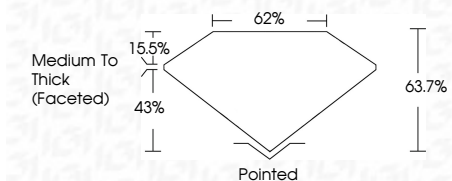

ELECTRONIC COPY

778617541
Report verification at igi.org

March 24, 2026
IGI Report Number **778617541**
Description **NATURAL DIAMOND**
Shape and Cutting Style **PEAR BRILLIANT**
Measurements **8.44 X 5.46 X 3.48 MM**

GRADING RESULTS

Carat Weight **1.00 CARAT**
Color Grade **J**
Clarity Grade **SI 2**
Cut Grade **VERY GOOD**

ADDITIONAL GRADING INFORMATION

Polish **EXCELLENT**
Symmetry **EXCELLENT**
Fluorescence **NONE**
Inscription(s) **IGI 778617541**

IGI

March 24, 2026
IGI Report No 778617541
PEAR BRILLIANT
8.44 X 5.46 X 3.48 MM
1.00 CARAT J
Color Grade **VERY GOOD**
SI 2
Depth 63.7%
Table 62%
Girdle **Medium To Thick (Faceted)**
Culet **Pointed**
Polish **EXCELLENT**
Symmetry **EXCELLENT**
Fluorescence **NONE**
Inscriptions(s) **IGI 778617541**